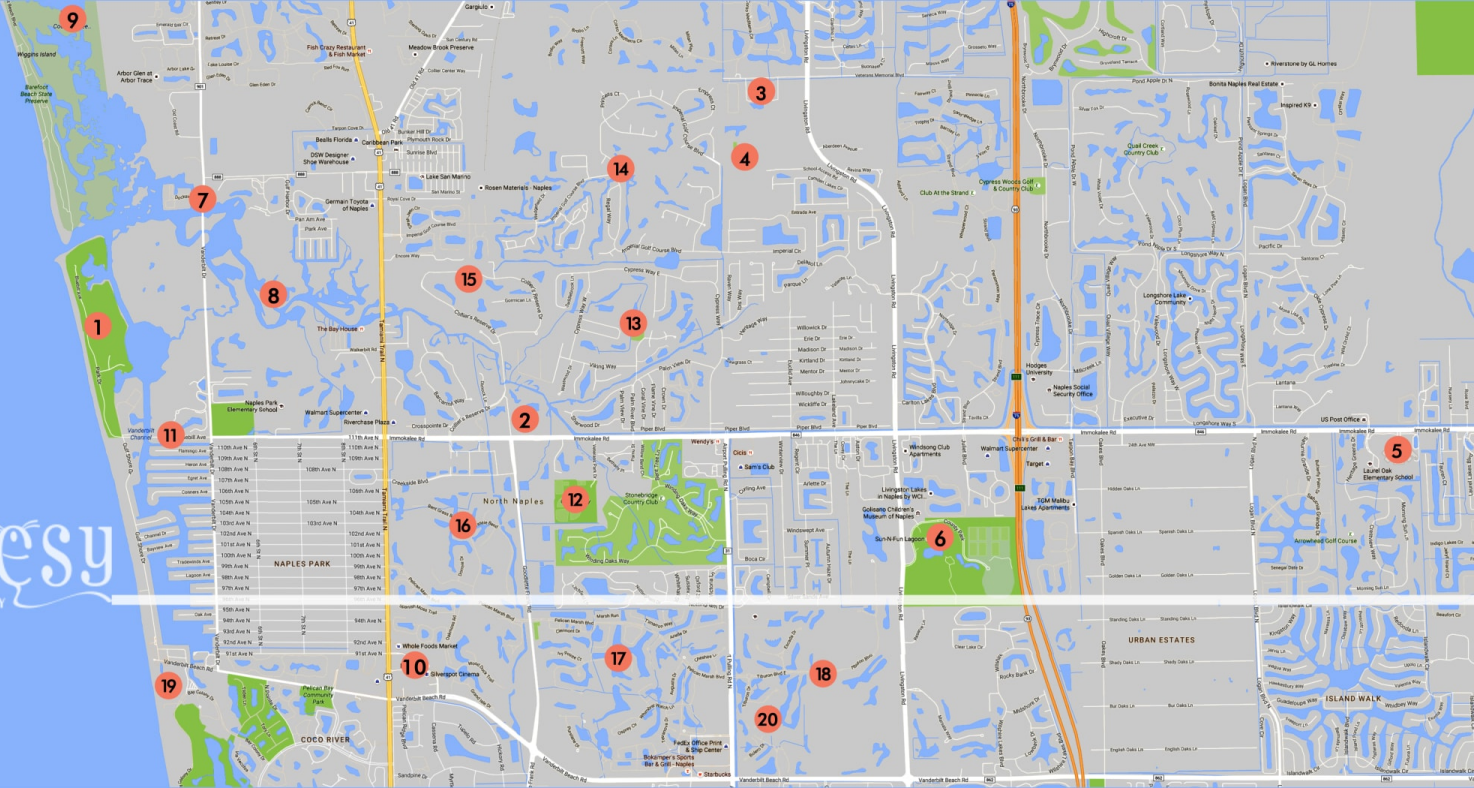

Gulf of Mexico

THE CHEESY ANIMATION FACTORY

1. BEACH – DELANOR WIGGINS PASS STATE PARK.
2. HOSPITAL – NCH NORTH NAPLES HOSPITAL.
3. VETERANS MEMORIAL ELEMENTARY.
4. NORTH NAPLES MIDDLE SCHOOL.
5. GULF COAST HIGH SCHOOL.
6. COLLIER COUNTY PARK COMPLEX.
7. BOAT LAUNCH AT COCOHATCHEE RIVER PARK.
8. COCOHATCHEE RIVER.
9. WIGGINS PASS.
10. MERCATO.
11. CONNER PARK.
12. VETERANS COMMUNITY PARK.
13. LA PLAYA GOLF CLUB.
14. IMPERIAL GOLF CLUB.
15. COLLIER'S RESERVE COUNTRY CLUB.
16. BAY COLONY GOLF CLUB.
17. PELICAN MARSH GOLF CLUB.
18. TIBURON GOLF CLUB.
19. RITZ CARLTON.
20. RITZ CARLTON GOLF RESORT.